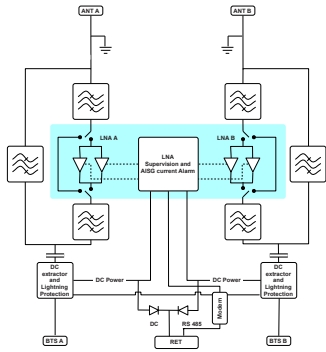

Block Diagram