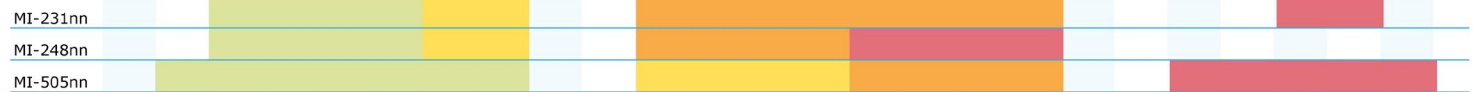

Quadruplex

Port 1
 Port 2
 Port 3
 Port 4

All filters models are available with DC Auto-Sense