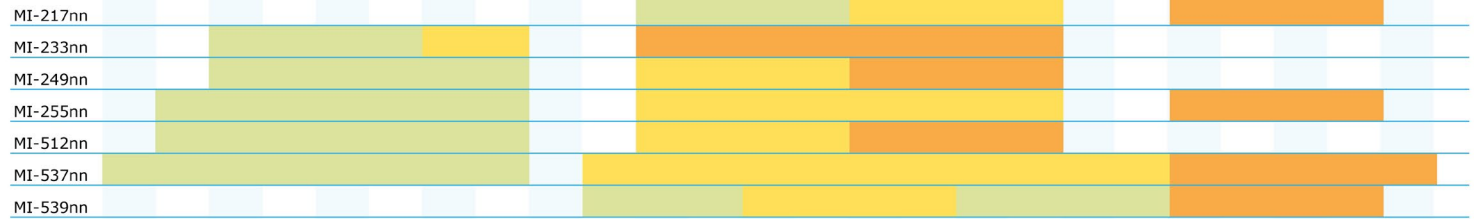

THINK INSIDE THE BOX

RADIO FREQUENCY FILTERS

Multiplex Filters

Frequency Mhz	555-	698-	790-	-806	824-	-862	880-	-960	1695-	1710-	-1780	1850-	-1990	2110-	-2180	-2200	2300-	2500-	-2690	-2700	US
	555-	698-	790-	-806	824-	-862	880-	-960	1695-	1710-	-1780	1850-	-1990	2110-	-2180	-2200	2300-	2500-	-2690	-2700	Int.

Diplex

Triplex

Quadruplex

Port 1
 Port 2
 Port 3
 Port 4

All filters models are available with DC Auto-Sense