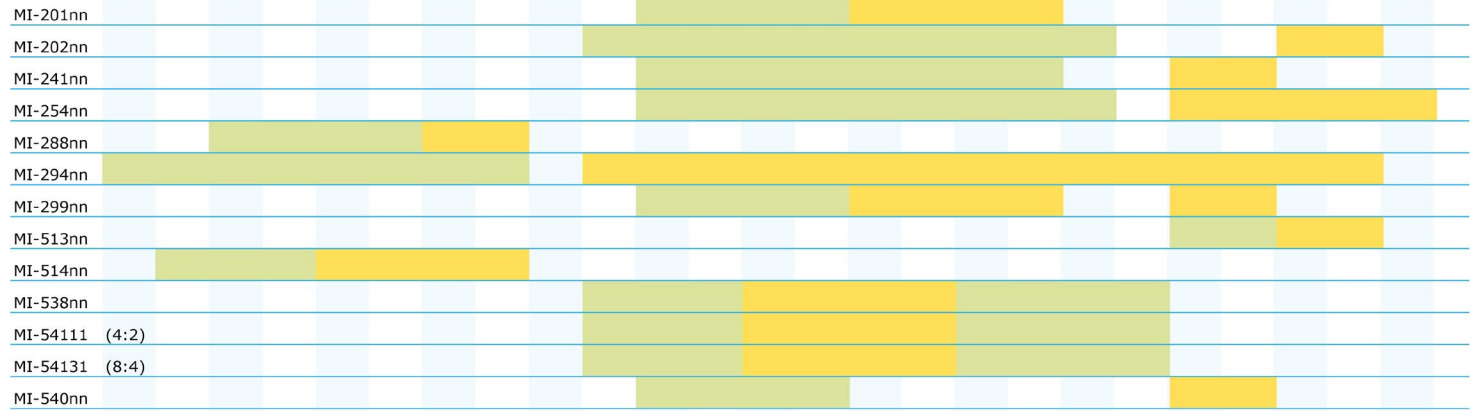

THINK INSIDE THE BOX

RADIO FREQUENCY FILTERS

Multiplex Filters

Frequency Mhz	555-	698-	790-	-806	824-	-862	880-	-960	1695-	1710-	-1780	1850-	-1990	2110-	-2180	-2200	2300-	2500-	-2690	-2700	US
	555-	698-	790-	-806	824-	-862	880-	-960	1695-	1710-	-1780	1850-	-1990	2110-	-2180	-2200	2300-	2500-	-2690	-2700	Int.

Diplex

Triplex

Quadruplex

Port 1
 Port 2
 Port 3
 Port 4

All filters models are available with DC Auto-Sense