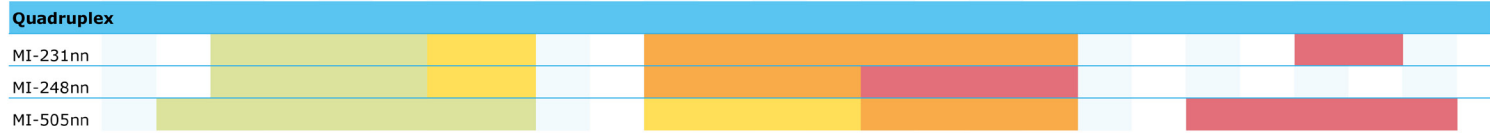

THINK INSIDE THE BOX

RADIO FREQUENCY FILTERS

Multiplex Filters

Frequency Mhz	617-	698-	790-	-806	824-	-862	880-	-960	1695-	1710-	-1780	1850-	-1990	2110-	-2180	-2200	2300-	2500-	-2690	-2700	US
Frequency Mhz	617-	698-	790-	-806	824-	-862	880-	-960	1695-	1710-	-1880	1920-	-2170	-2180	-2200	2300-	-2400	2500-	-2690	-2700	Int.

Port 1
 Port 2
 Port 3
 Port 4

All filters models are available with DC Auto-Sense