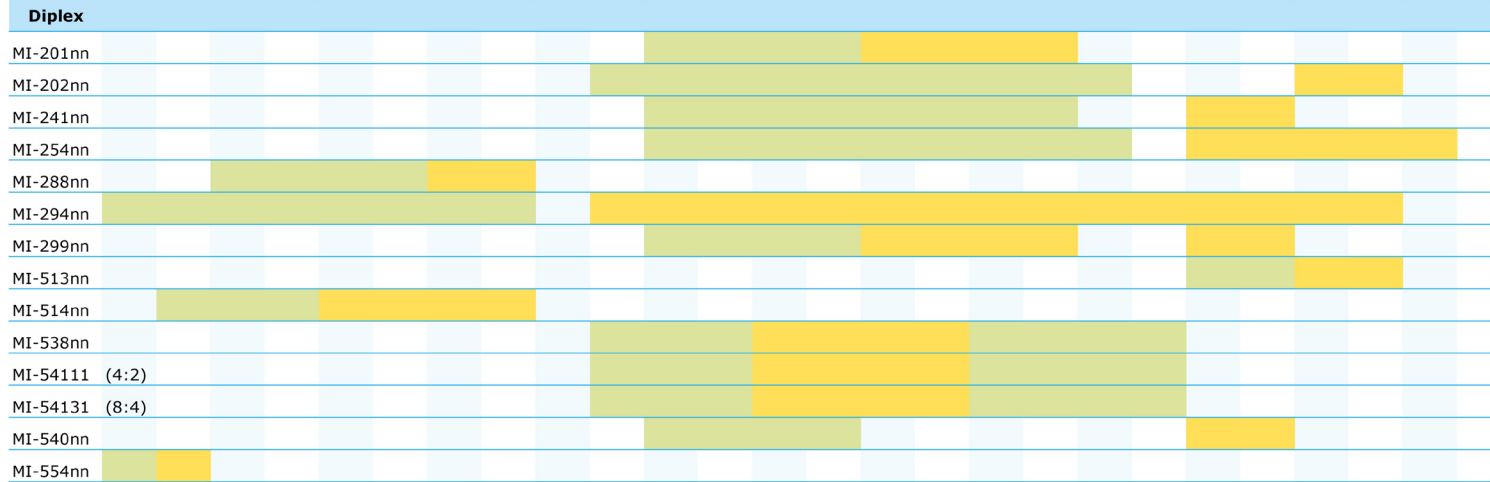

THINK INSIDE THE BOX

RADIO FREQUENCY FILTERS

Multiplex Filters

Frequency Mhz	617-	698-	790-	-806	824-	-862	880-	-960	1695-	1710-	-1780	1850-	-1990	2110-	-2180	-2200	2300-	2500-	-2690	-2700	US
Frequency Mhz	617-	698-	790-	-806	824-	-862	880-	-960	1695-	1710-	-1880	1920-	-2170	-2180	-2200	2300-	-2400	2500-	-2690	-2700	Int.

Port 1
 Port 2
 Port 3
 Port 4

All filters models are available with DC Auto-Sense