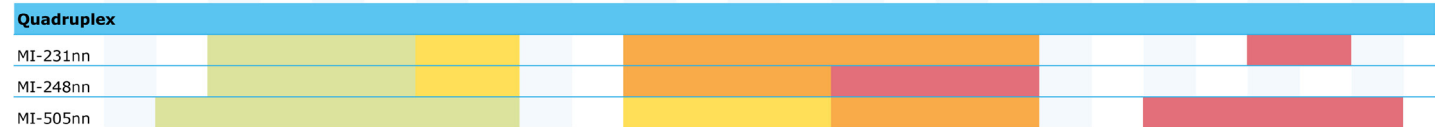

THINK INSIDE THE BOX

RADIO FREQUENCY FILTERS

Multiplex Filters

Frequency Mhz	617-	698-	790-	-806	824-	-862	880-	-960	1695-	1710-	-1780	1850-	-1990	2110-	-2180	-2200	2300-	2500-	-2690	-2700	US
	617-	698-	790-	-806	824-	-862	880-	-960	1695-	1710-	-1880	1920-	-2170	-2180	-2200	2300-	-2400	2500-	-2690	-2700	Int.

Port 1
 Port 2
 Port 3
 Port 4

All filters models are available with DC Auto-Sense