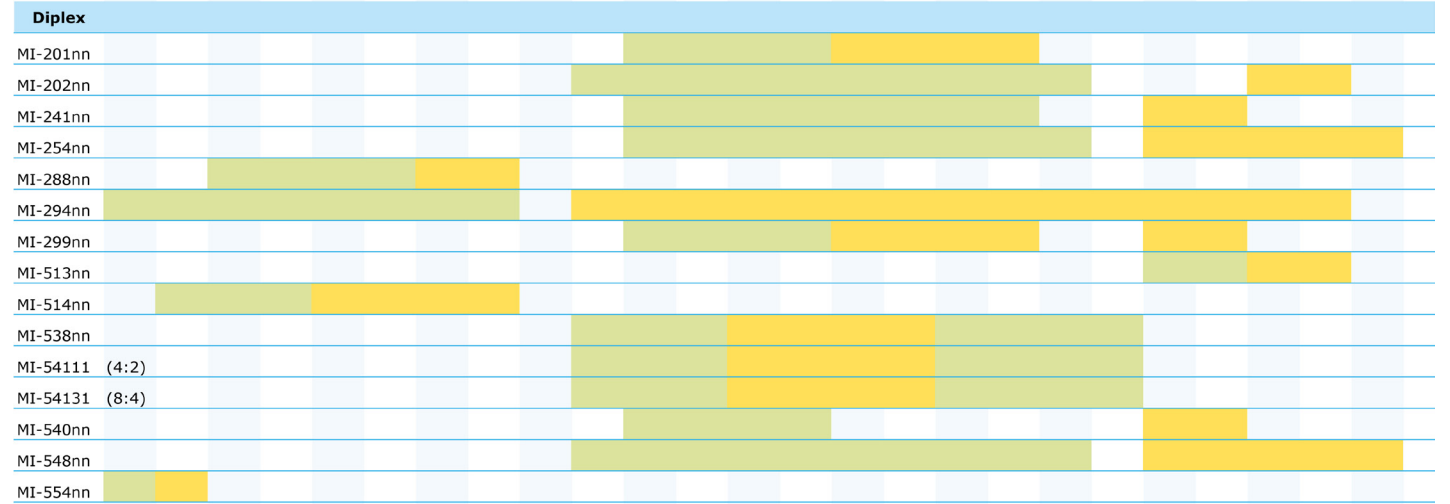

THINK INSIDE THE BOX

RADIO FREQUENCY FILTERS

Multiplex Filters

Frequency Mhz	617-	698-	790-	-806	824-	-862	880-	-960	1695-	1710-	-1780	1850-	-1990	2110-	-2180	-2200	2300-	2500-	-2690	-2700	US
	617-	698-	790-	-806	824-	-862	880-	-960	1695-	1710-	-1880	1920-	-2170	-2180	-2200	2300-	-2400	2500-	-2690	-2700	Int.

Port 1
 Port 2
 Port 3
 Port 4

All filters models are available with DC Auto-Sense