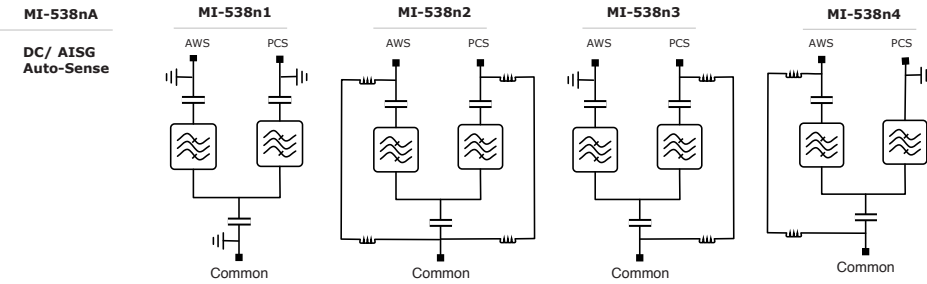

Block Diagram

DC/AISG